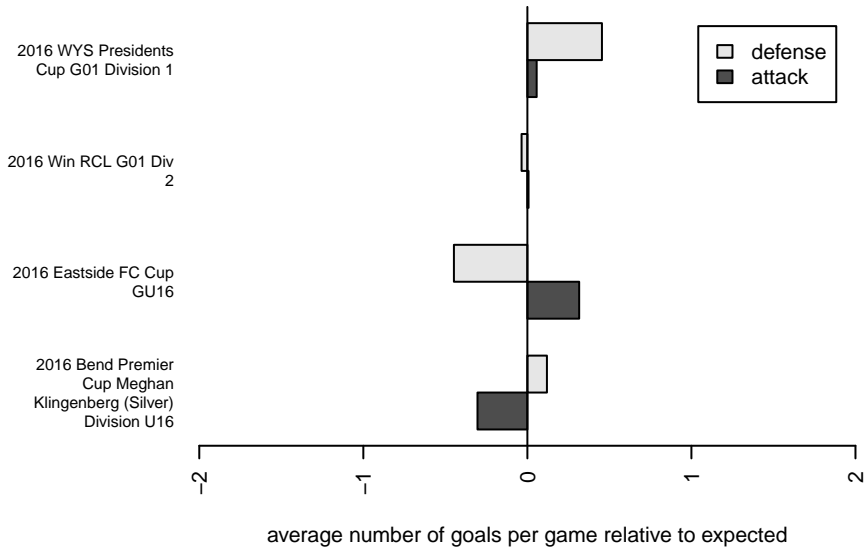

Eastside FC White G01

Eastside FC
Preston, WA
G01 total strength=1655
attack=19.17 defense=19.5
spr league = Win RCL G01 Div 2
notes= Smisek 2015

alt names used:
Eastside FC White G01
Eastside FC Girls 01 White

Venues played:
2016 Eastside FC Cup GU16
2016 Bend Premier Cup Meghan Klingenberg (
2016 Win RCL G01 Div 2
2016 WYS Presidents Cup G01 Division 1

**attack and defense variance (black dot)
relative to other teams
and top 10 in region**

**attack and defense rating
relative to others at age
and all opponents in last 13 months**

**attack and defense rating
relative to others at age
and all opponents in last 13 months**

Performance relative to 13 month average

Performance relative to 13 month average

Distribution of opponents
 Red = Lose zone, Blue = Win zone, Green = Even
 Black line separates win/lose zones

lot. A=Neither has attack advantage, B=Opponent has both attack and defense advantage, C=Opponent has both attack and defense disadvantage, D=Both have