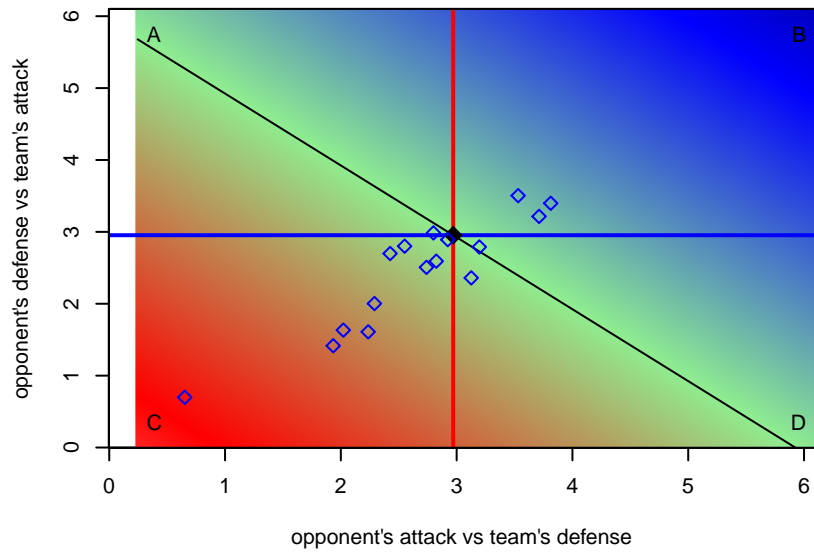

**attack and defense rating
relative to others at age
and all opponents in last 13 months**

**attack and defense rating
relative to others at age
and all opponents in last 13 months**

Performance relative to 13 month average

Performance relative to 13 month average

Distribution of opponents
 Red = Lose zone, Blue = Win zone, Green = Even
 Black line separates win/lose zones

lot. A=Neither has attack advantage, B=Opponent has both attack and defense advantage, C=Opponent has both attack and defense disadvantage, D=Both have