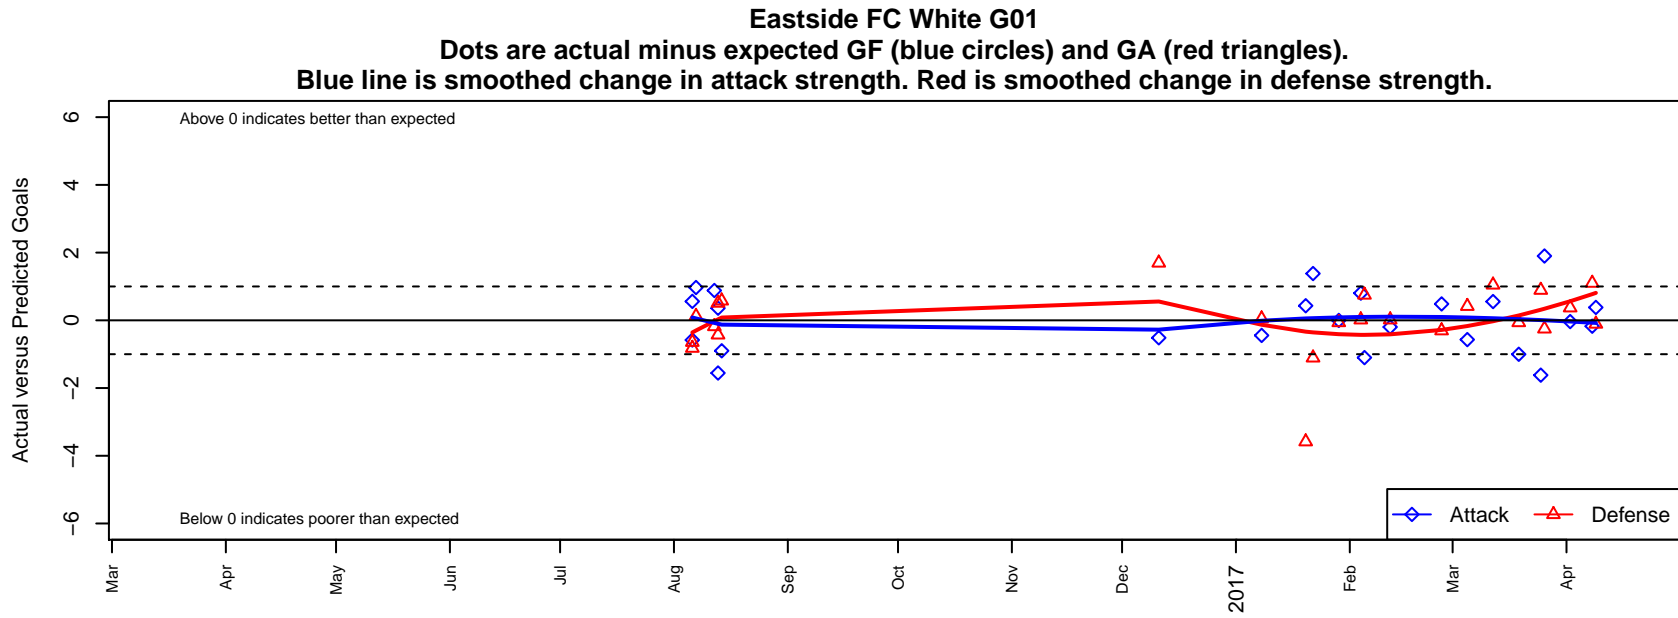

**attack and defense variance (black dot)
relative to other teams
and top 10 in region**

**attack and defense rating
relative to others at age
and all opponents in last 13 months**

**attack and defense rating
relative to others at age
and all opponents in last 13 months**

Eastside FC White G01

Eastside FC
Preston, WA
G01 total strength=1655
attack=19.17 defense=19.5
spr league = Win RCL G01 Div 2
notes= Smisek 2015

alt names used:
Eastside FC White G01
Eastside FC Girls 01 White

Venues played:
2016 Eastside FC Cup GU16
2016 Bend Premier Cup Meghan Klingenberg (
2016 Win RCL G01 Div 2
2016 WYS Presidents Cup G01 Division 1