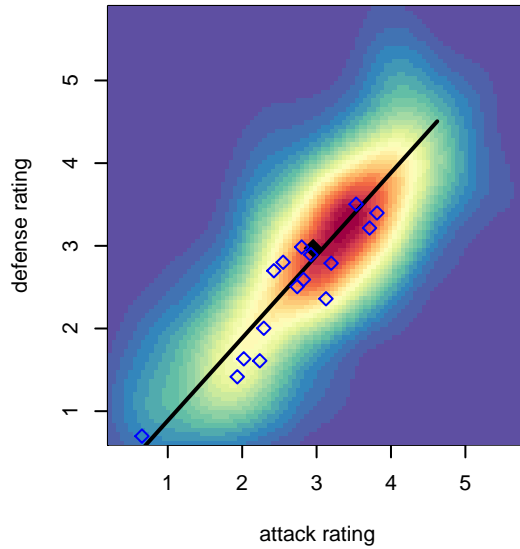

Eastside FC White G01

Eastside FC
Preston, WA
G01 total strength=1655
attack=19.17 defense=19.5
spr league = Win RCL G01 Div 2
notes= Smisek 2015

alt names used:
Eastside FC White G01
Eastside FC Girls 01 White

Venues played:
2016 Eastside FC Cup GU16
2016 Bend Premier Cup Meghan Klingenberg (
2016 Win RCL G01 Div 2
2016 WYS Presidents Cup G01 Division 1

**attack and defense variance (black dot)
relative to other teams
and top 10 in region**

**attack and defense rating
relative to others at age
and all opponents in last 13 months**

**attack and defense rating
relative to others at age
and all opponents in last 13 months**

Performance relative to 13 month average

Performance relative to 13 month average

Distribution of opponents
 Red = Lose zone, Blue = Win zone, Green = Even
 Black line separates win/lose zones

lot. A=Neither has attack advantage, B=Opponent has both attack and defense advantage, C=Opponent has both attack and defense disadvantage, D=Both have