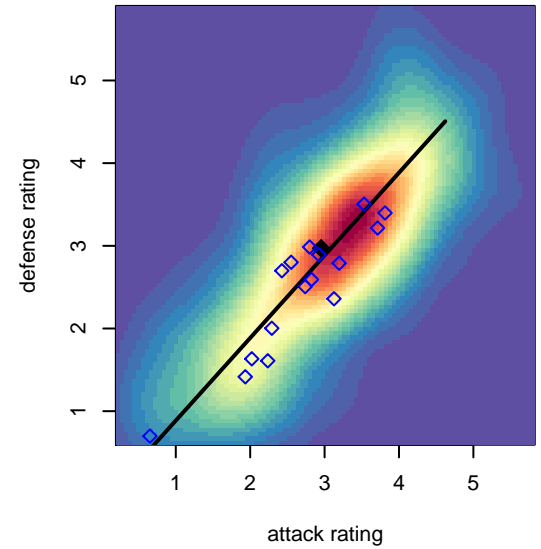

Eastside FC White G01

Eastside FC
Preston, WA
G01 total strength=1655
attack=19.17 defense=19.5
spr league = Win RCL G01 Div 2
notes= Smisek 2015

alt names used:
Eastside FC White G01
Eastside FC Girls 01 White

Venues played:
2016 Eastside FC Cup GU16
2016 Bend Premier Cup Meghan Klingenberg (
2016 Win RCL G01 Div 2
2016 WYS Presidents Cup G01 Division 1

**attack and defense variance (black dot)
relative to other teams
and top 10 in region**

**attack and defense rating
relative to others at age
and all opponents in last 13 months**

**attack and defense rating
relative to others at age
and all opponents in last 13 months**

Performance relative to 13 month average

Performance relative to 13 month average

Distribution of opponents
 Red = Lose zone, Blue = Win zone, Green = Even
 Black line separates win/lose zones

lot. A=Neither has attack advantage, B=Opponent has both attack and defense advantage, C=Opponent has both attack and defense disadvantage, D=Both have